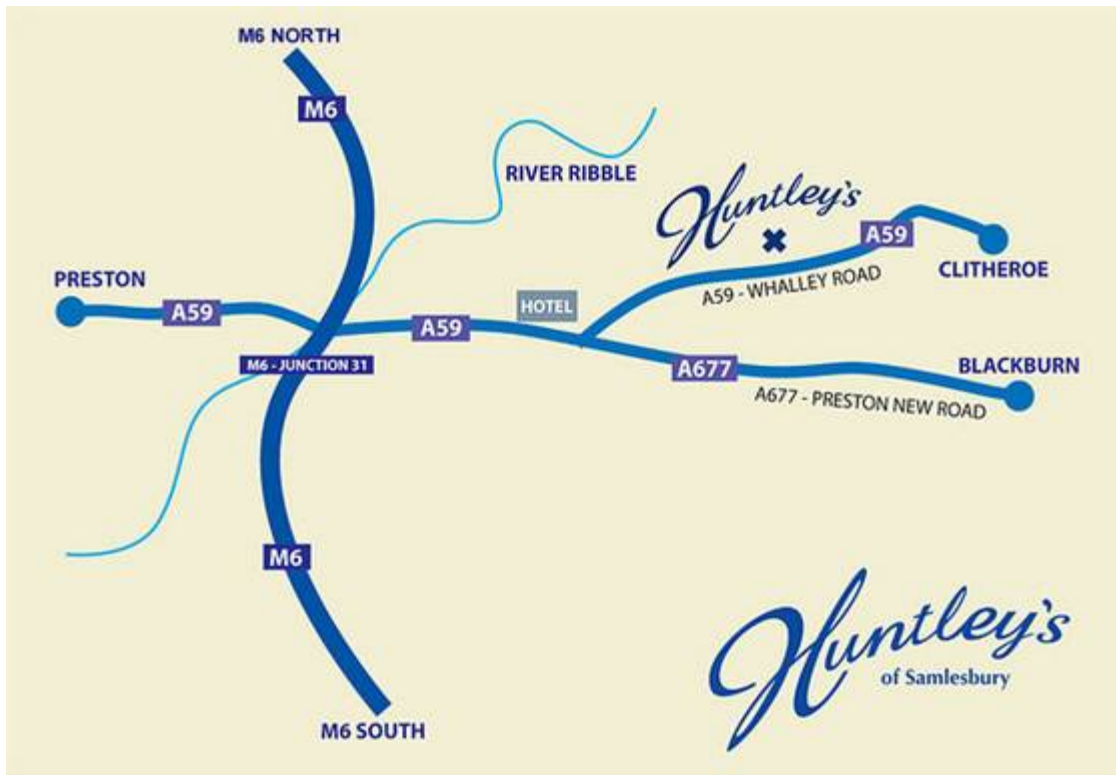

## Huntley's Location

Huntley's  
Huntley Gate Farm  
Whalley Road  
Samlesbury  
Lancashire  
PR5 0UN

Grid ref: SD615310  
Lat: 53:46:26N (53.77393)  
Lon: 2:35:08W (-2.58543)

Railway: Pleasington (3.42mi, 5.50km)